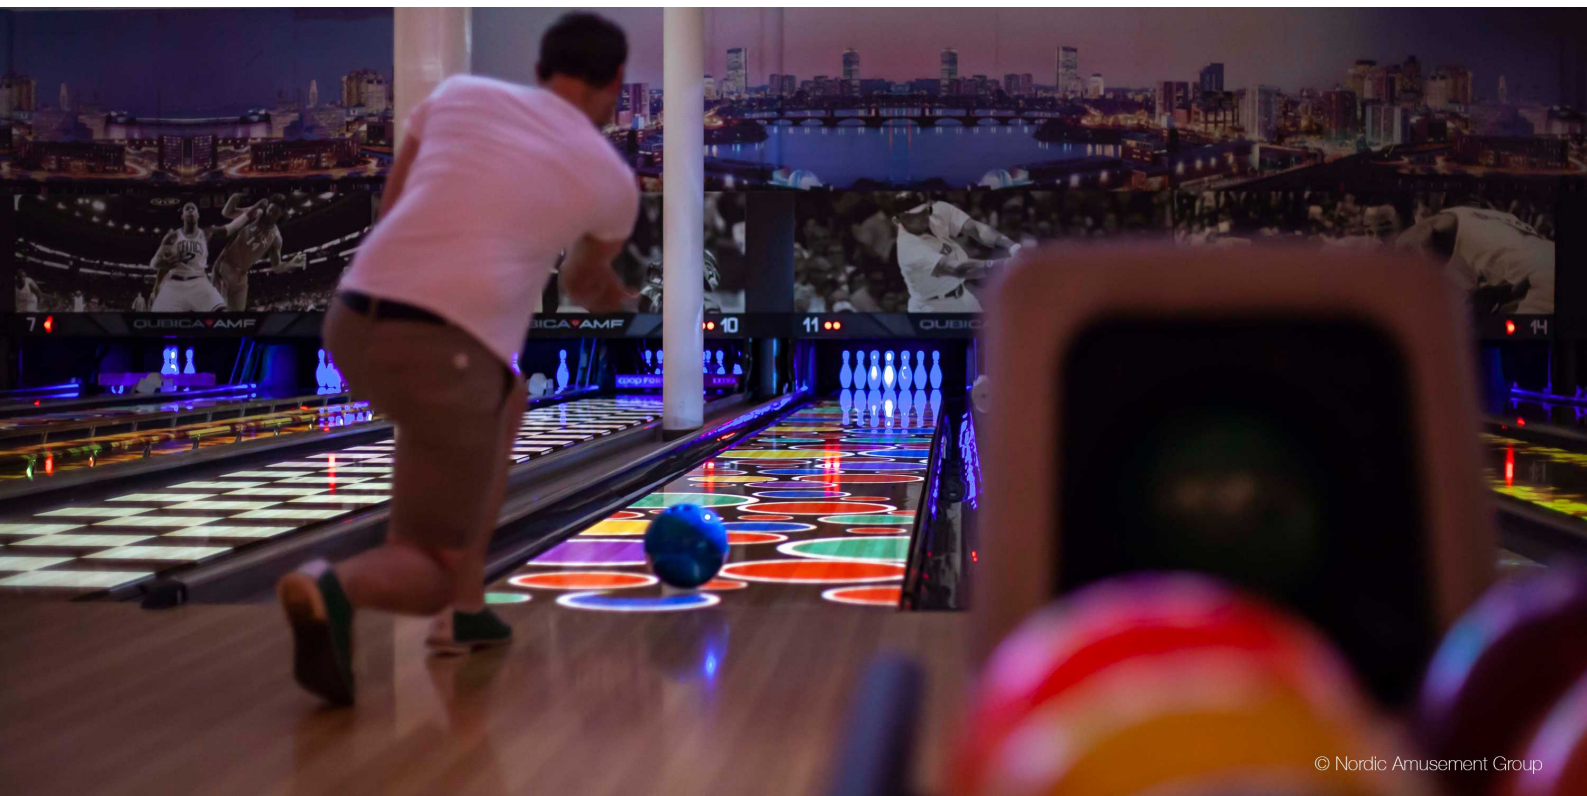

# ZK750

High brightness professional 4K UHD laser projector

© Nordic Amusement Group

- **7,500 lumen 4K UHD DLP laser projector**
- **Five optional lenses**
- **Dust resistant – independently tested, IP6X certified for total reliability**
- **Pure engine video processing and colour matching**

Delivering an astonishing 30,000 hours, this projector achieves superior colour rendition through MultiColor laser technology producing visually striking lifelike images with exceptional detail.

Designed for even the most complex professional installations, the ZK750 offers five interchangeable lens options for ultimate flexibility.