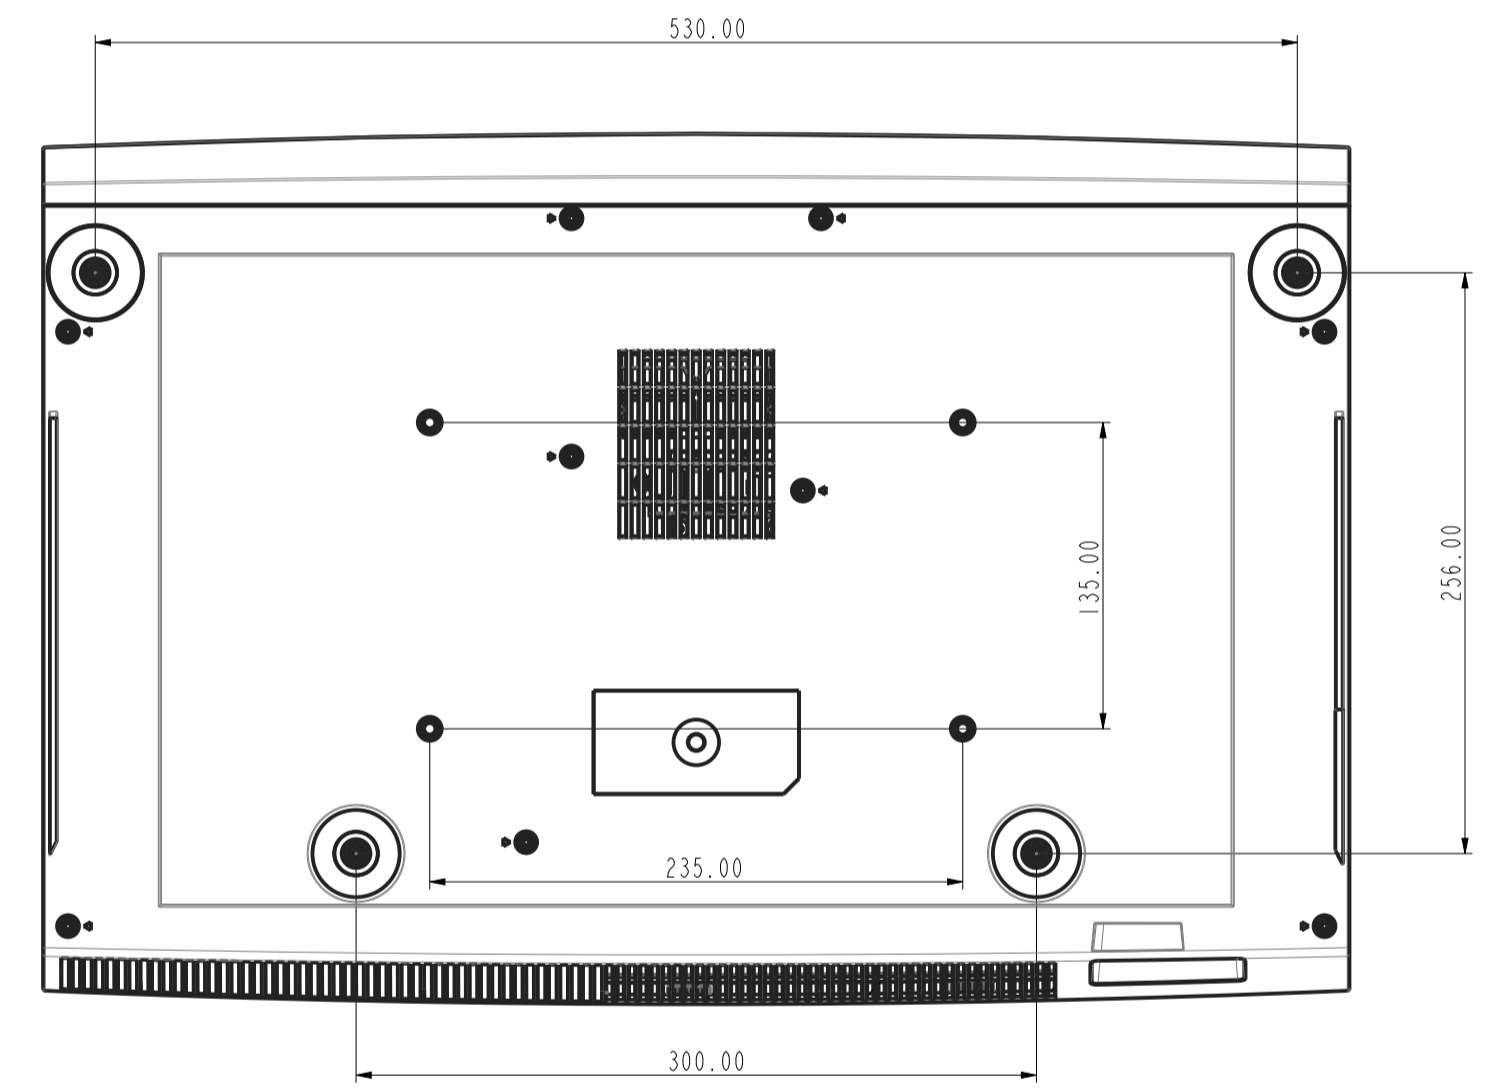

SCALE 3:10

576.00

382.94

SCALE 3:10

SCALE 3:10

530.00

135.00

235.00

300.00

256.00

SCALE 3:10

SCALE 3:10

129.75

15.00

				LIMITS UNLESS OTHERWISE NOTED				DRAWN Pteryz 181217				Coretronic Corporation			
				1-6	±0.1	300-1000	±0.0	CHK. Pteryz 181217				NAME :			
				6-30	±0.2	1000-2000	±1.2	APPD. Kevin Chang 181217				ID DRAWING P1			
				30-100	±0.3	2000-	±2.0	TITLE 72F				PART NO. N/A			
				100-300	±0.5	ANGLE	±0.5°	SCALE UNIT MATERIAL FINISH				Rev. A SHEET 1 OF 1			
Rev.	Initiator	Date	Description	ECR NO.				1:1	mm						