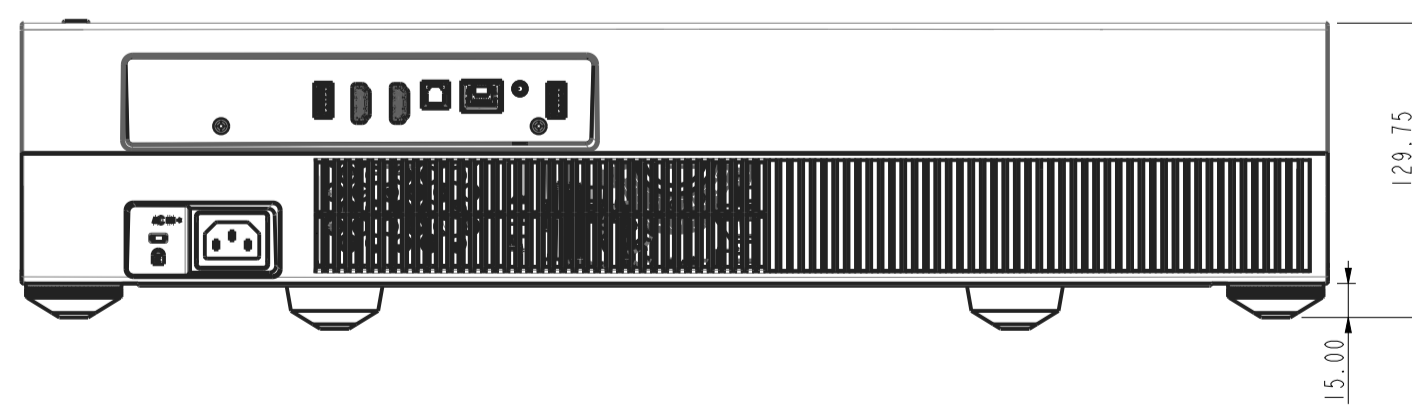

SCALE 3:10

576.00

382.94

SCALE 3:10

SCALE 3:10

530.00

135.00

235.00

300.00

256.00

SCALE 3:10

SCALE 3:10

129.75

15.00

				LIMITS UNLESS OTHERWISE NOTED				DRAWN Pteryz 181217				Coretronic Corporation			
				1-6	±0.1	300-1000	±0.0	CHK. Pteryz 181217				NAME :			
				6-30	±0.2	1000-2000	±1.2	APPD. Kevin Chang 181217				ID DRAWING P1			
				30-100	±0.3	2000-	±2.0	TITLE 72F				PART NO. N/A			
				100-300	±0.5	ANGLE	±0.5°	SCALE UNIT MATERIAL FINISH				Rev. A SHEET 1 OF 1			
Rev.	Initiator	Date	Description	ECR NO.				1:1	mm						