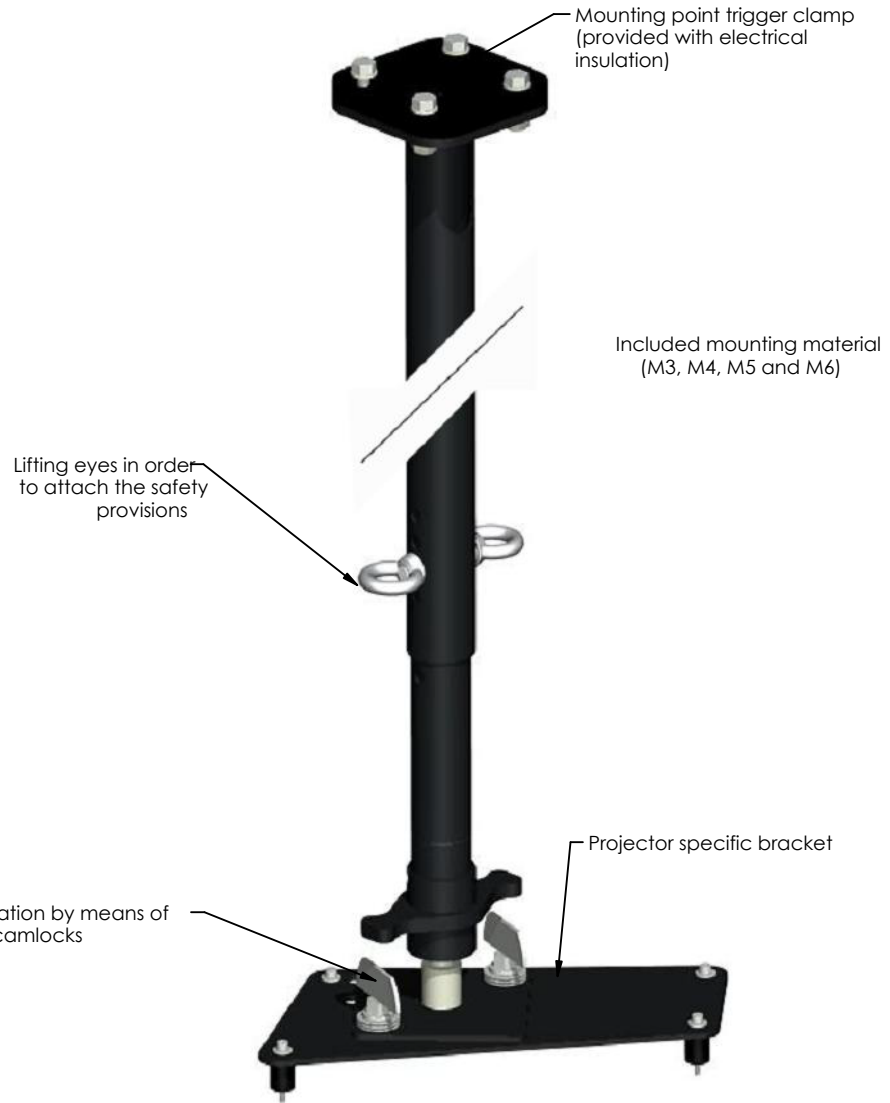

713mm to 1.163mm

Maximum load	30 kg
Net weight	3,95 kg

Product: Rental set 3, 700 - 1100 mm, excl. bracket

Product code: 002-1661

Units: mm      Sheet: 1/1

SmartMetals  
Mounting Solutions BV  
Vlietskade 8016  
4241 WS ARKEL  
THE NETHERLANDS  
www.smartmetals.nl